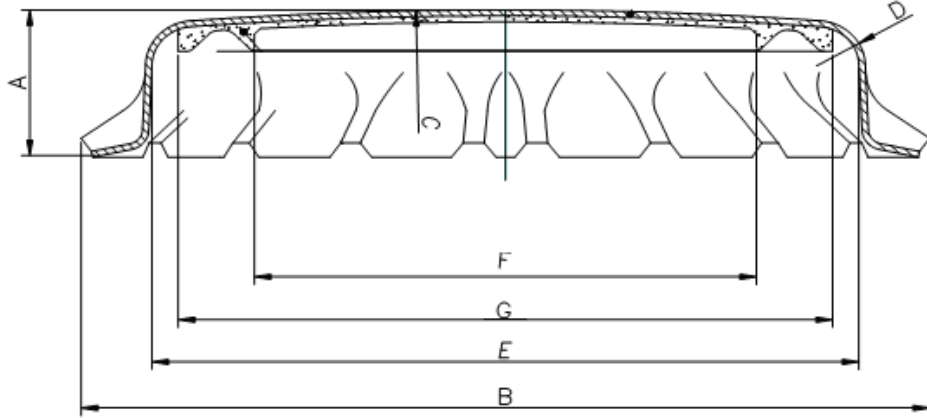

18

24

HS FRENCH FLINT

THE GLASS CONTAINER SPECIALISTS

DIMENSIONS			TOLERANCES
A – Height of the crown cork	mm	6.0	± 0.15
B – Outside diameter of the crown cork	mm	32.1	± 0.20
C – Top radius	mm	180	± 25
D – Radius of the corrugation	mm	1.7	+ 0.1
E – Internal diameter of the crown cork	mm	26.75	+ 0.15
F – Internal diameter of the liner	mm	19.00	-
G – Outside diameter of the liner	mm	24.76	-

CROWN CLOSURE

Product code	CROWN
Colours	Dark Blue, Orange, Gold, Black, Purple, White, Silver, Red and Union Jack